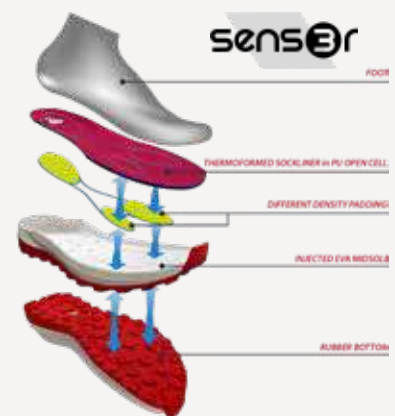

## RSC SNEAKERS TECHNOLOGIES

### OPTIMUM SUPPORT

The metatarsal wrapping band is a lateral support that completely envelops the metatarsal area, giving greater hold and wrapping to the foot while ensuring breathability thanks to its mesh structure.

### HIGHLY COMFORTABLE DROP

Drop is defined as the differential between the forefoot and the heel.

Drop 8 is the height that positions the body's posture in an appropriate position between comfort and performance, both for running and walking.