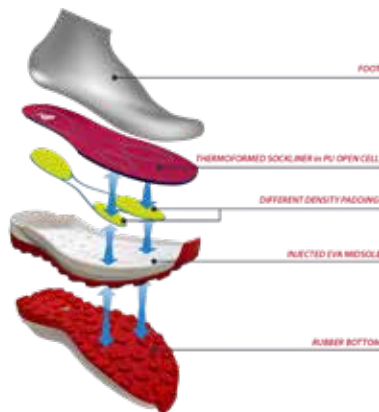

Sensor 3 System is an innovative sole with 3 pressure points that reduce pain, relax the feet and re-activate blood circulation. Body posture is always in appropriate position between comfort and performance to allow reaction to any stimulus.

Walk your way, wear RSC shoes.

RSC SNEAKERS TECHNOLOGIES

HIGHLY COMFORTABLE DROP

Drop is defined as the differential between the forefoot and the heel. The increase and / or decrease of this value (expressed in mm) change the posture from of the runner.

Drop 8 is the height that positions the body's posture in an appropriate position between comfort and performance, both for running and walking.

SENSOR 3 SYSTEM

Relaxing sole with 3 pressure points to reduce the pain, relax your foot and re-activate blood circulation.

OPTIMUM SUPPORT

The metatarsal wrapping band is a lateral support that completely envelops the metatarsal area, giving greater hold and wrapping to the foot while ensuring breathability thanks to its mesh structure.