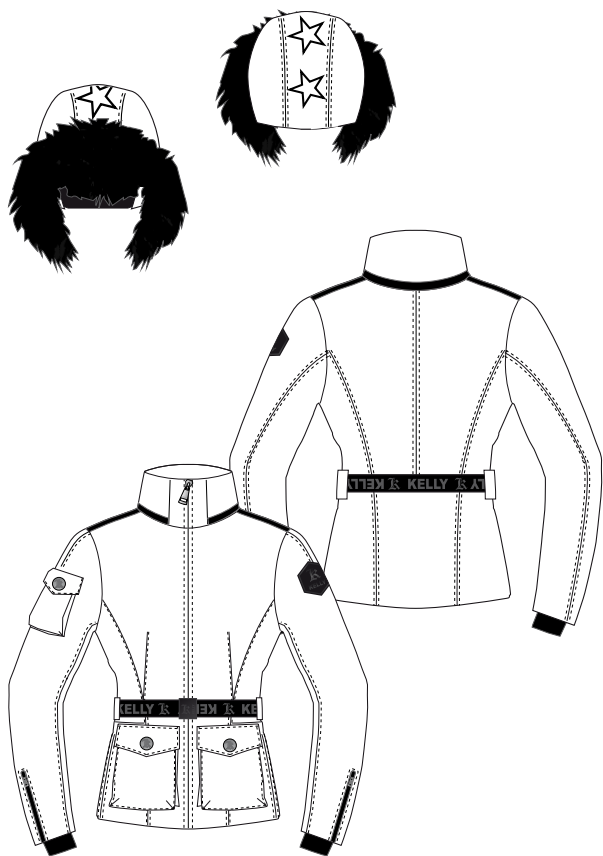

MEGAN
K9108.F
detachable fur finn racoon

MEGAN
K9108.FF
detachable faux fur

MEGAN
K9108.WF
without fur

functional
stretch tech 93% pa 7% ea

metall fabric 100% pa

insulation down 90/10

sizes 34 - 44

neopink - white
2600

neopink - black
2650

black - lime
5008

TONY
K9109.F
detachable fur finn racoon

TONY
K9109.FF
detachable faux fur

TONY
K9109.WF
without fur

functional softshell
3 layer, 4 way stretch
43% pes
38% pa
12% pu
7% ea

stretch tech 93% pa 7% ea

insulation down 90/10

sizes 34 - 44

white 00

black 50

pink 26

army 33

GLORIA