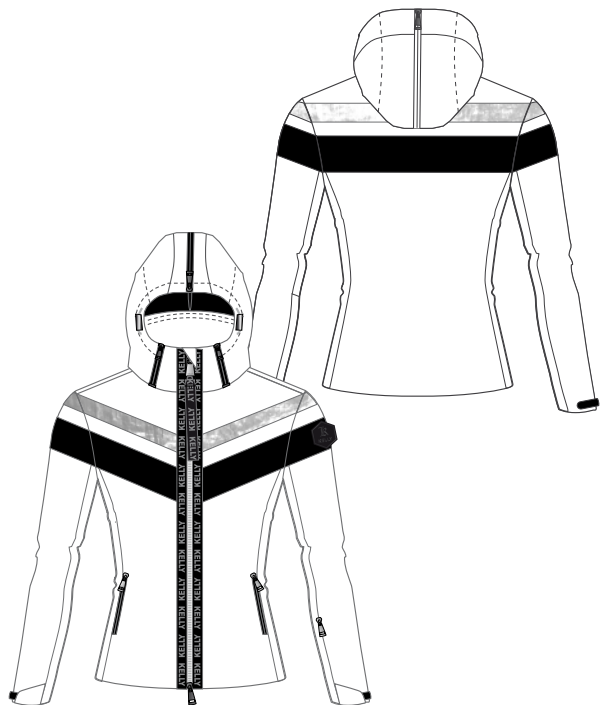

white 00

CORY
K9106
no fur

functional softshell
3 layer, 4 way stretch

43% pes
38% pa
12% pu
7% ea

insulation 3M

sizes 34 - 44