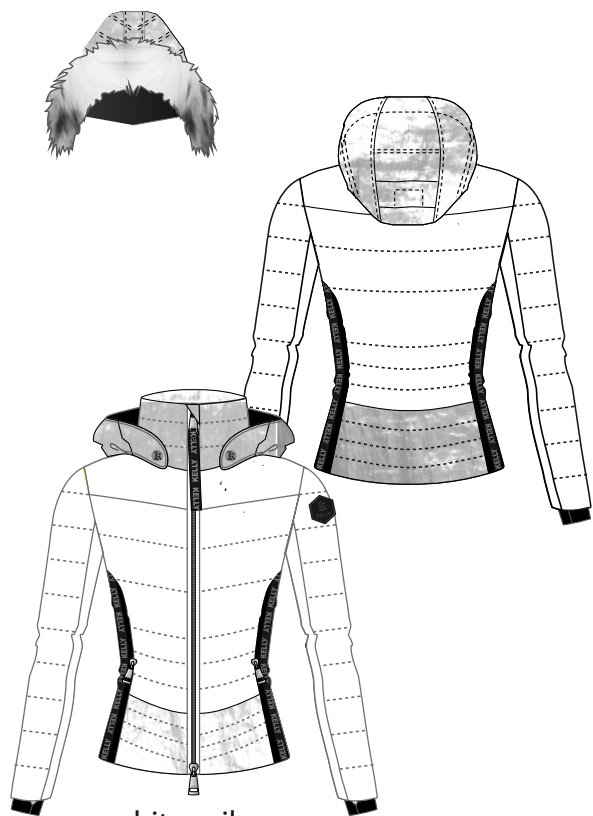

detachable faux fur

SELENA

K9102.WF

without fur

functional
nylon satin fabric 100% pes

insulation down 90/10

sizes 34 - 44

white - silver
0090