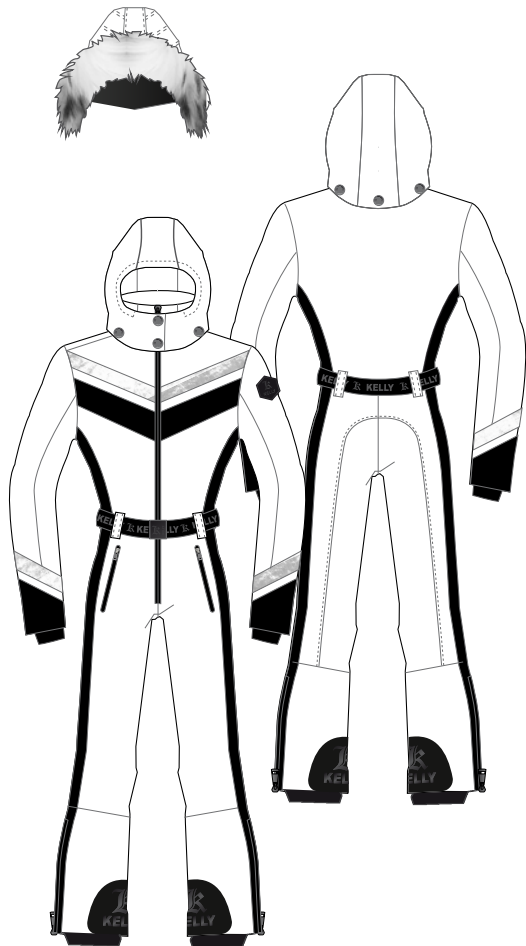

43% pes
38% pa
12% pu
7% ea

insulation 3M

sizes 34 - 44

white 00

black 50

yellow 41

red 02

CAROL
K9107.F
detachable fur finn racoon