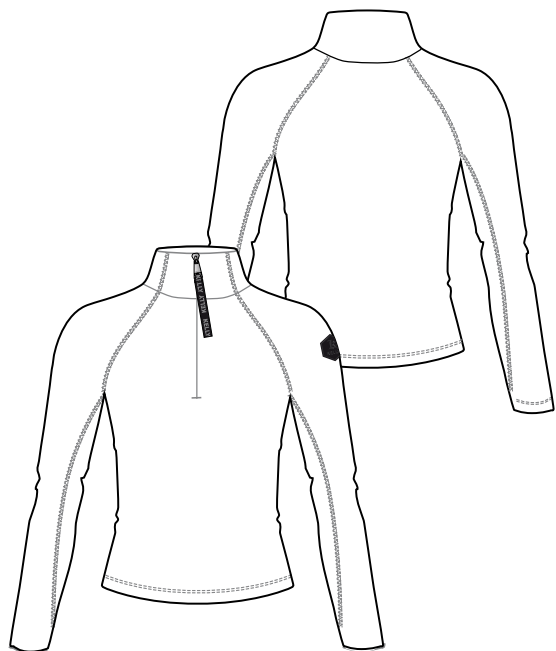

sizes 34 - 44

white 00

black 50

yellow 41

red 02

KIM
K9141

brushed Jersey
moisture management
UPS 50+

lycra