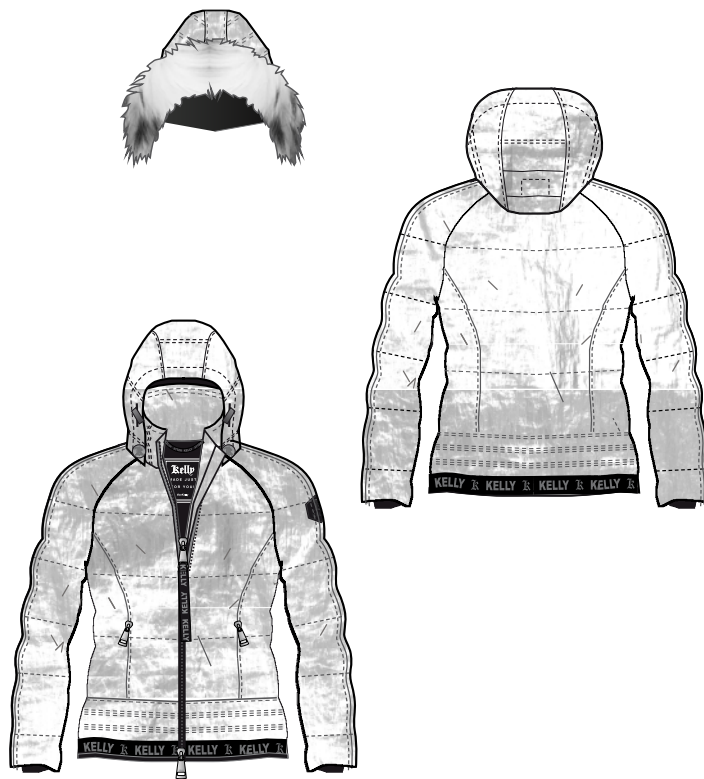

KELLY

COLLECTION WINTER 20/21

silver 90

MEGAN
K9100.F
detachable fur finn racoon

MEGAN
K9100.FF
detachable faux fur

MEGAN
K9100.WF
without fur

functional
metall fabric 100% pa

insulation down 90/10