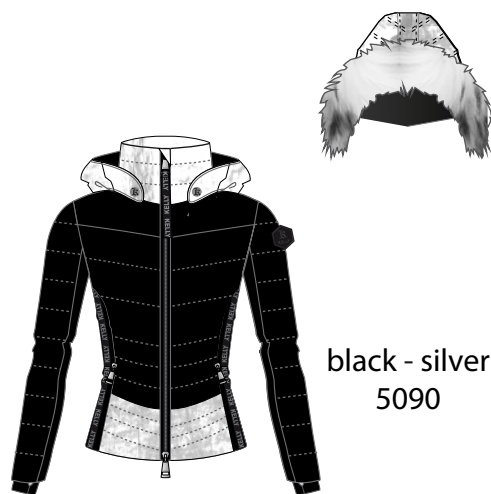

white 00

black 50

red 02

SELENA

K9102.F

detachable fur finn racoon

SELENA

K9102.FF

detachable faux fur

SELENA

K9102.WF

without fur

functional
nylon satin fabric 100% pes

insulation down 90/10

sizes 34 - 44

white - silver
0090