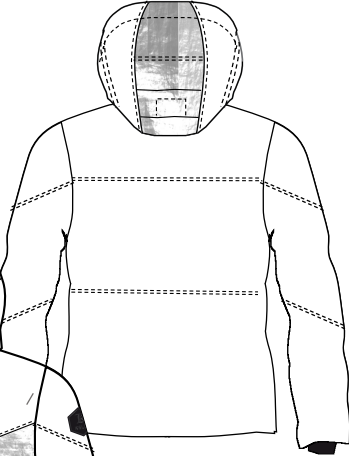

K9101.FF

detachable faux fur

MEGAN

K9101.WF

without fur

functional
nylon satin fabric 100% pes

insulation down 90/10

sizes 34 - 44