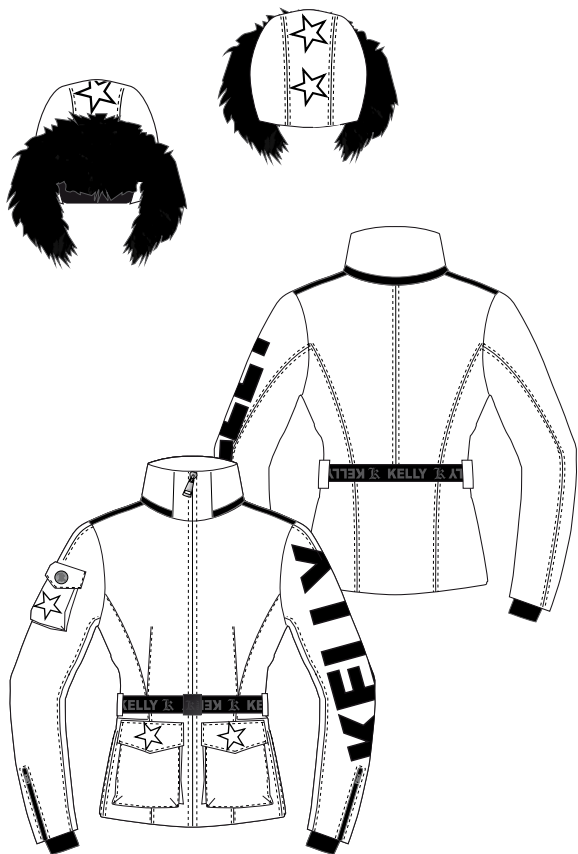

stretch tech 93% pa 7% ea

insulation down 90/10

sizes 34 - 44

white 00

black 50

pink 26

army 33

GLORIA

K9110.F

detachable fur finn racoon

GLORIA

K9110.FF

detachable faux fur

GLORIA

K9110.WF

without fur

functional softshell
4 way stretch

85% pa
15% ea

insulation valtherm

sizes 34 - 44

white 00

black 50

pink 26

army 33