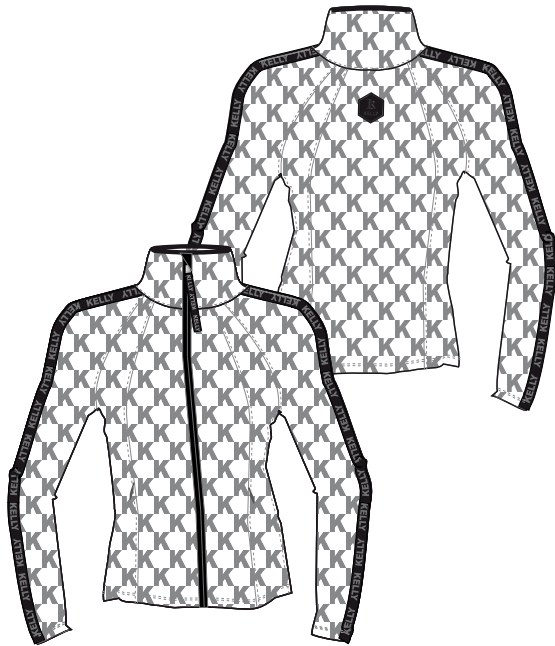

sizes 34 - 44

white 200

black 100

KIM
K9145

brushed Jersey
moisture management
UPS 50+

lycra

81% pes
19% ea

sizes 34 - 44