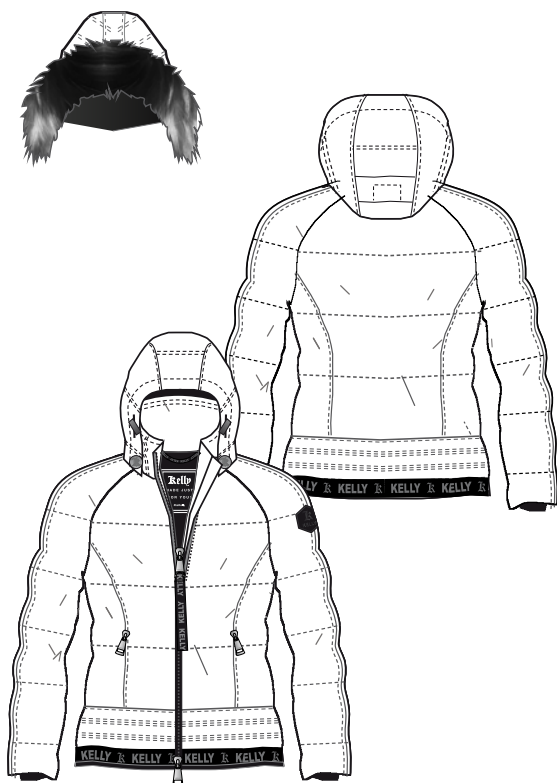

white 00

MEGAN

K9101.F

detachable fur finn racoon

MEGAN

K9101.FF

detachable faux fur

MEGAN

K9101.WF

without fur

functional
nylon satin fabric 100% pes

insulation down 90/10

sizes 34 - 44