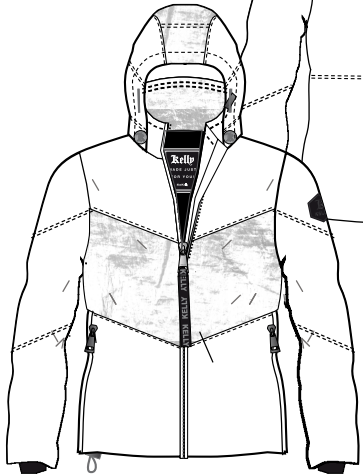

K9101.FF

detachable faux fur

MEGAN

K9101.WF

without fur

functional
nylon satin fabric 100% pes

insulation down 90/10

sizes 34 - 44