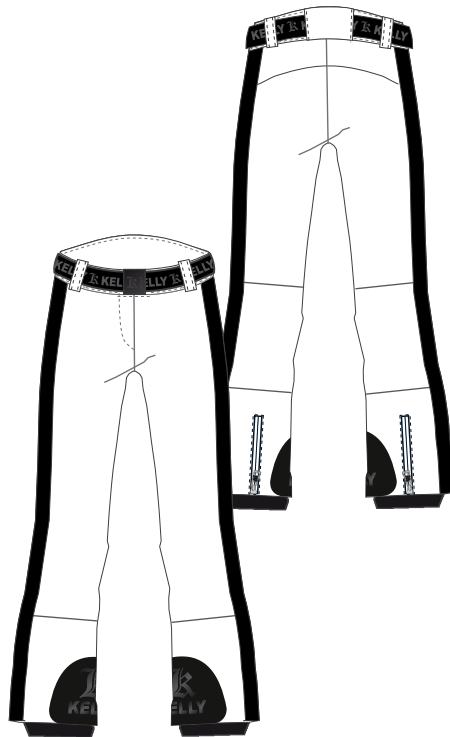

functional softshell
3 layer, 4 way stretch

43% pes
38% pa
12% pu
7% ea

sizes 34 - 44

black 50

yellow 41

red 02

white
00

BELLA
K9133